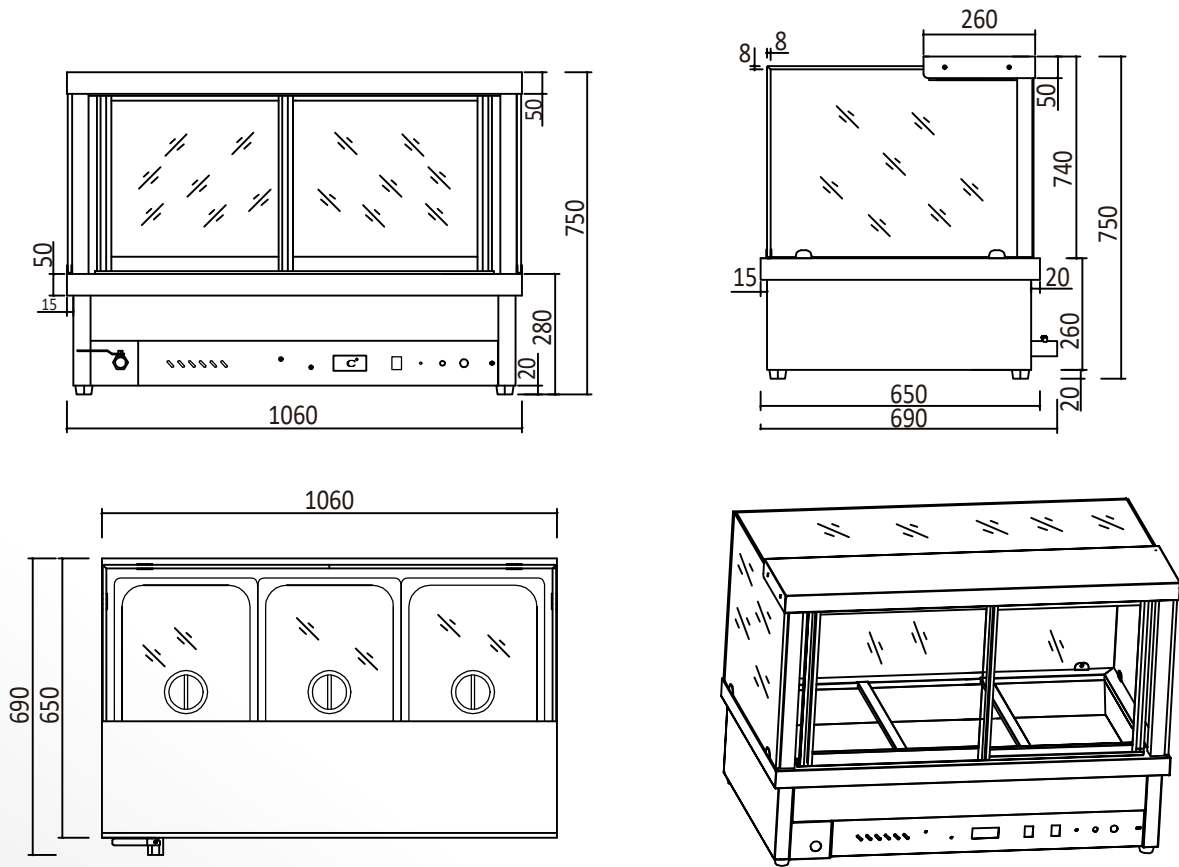

Hot Food Display (Square Glass)

CRB-4/CRB-6/CRB-8/CRB-10/CRB-12

FEATURES

- Hot food display
- Square glass
- Digital thermostat
- Sliding door
- Both dry and wet model available
- Flexible Italian brand silicon heater for wet option
- 304 stainless steel heater element for dry option

Please specify wet or dry on order

* All prices are EX-GST

HOT FOOD DISPLAY SERIES

INFORMATION	CRB-4 (D/W)	CRB-6 (D/W)	CRB-8 (D/W)	CRB-10 (D/W)	CRB-12 (D/W)
Q'ty of 1/2 pans included	4	6	8	10	12
Power	2300W	2300W	2300W	3450W	3450W
Temperature Range	30-90°C	30-90°C	30-90°C	30-90°C	30-90°C
Dimensions(mm)	W725 x D650 x H750,58kg	W1060 x D650 x H750,78kg	W1395 x D650 x H750,95kg	W1730x D650 x H750,114kg	W2065x D650 x H750,133kg
Packaging Dimensions(mm)	W780 x D710 x H880,74kg	W1110 x D710 x H880,98kg	W1440 x D710 x H880,113kg	W1780 x D710 x H880,147kg	W2115 x D710 x H880,170kg