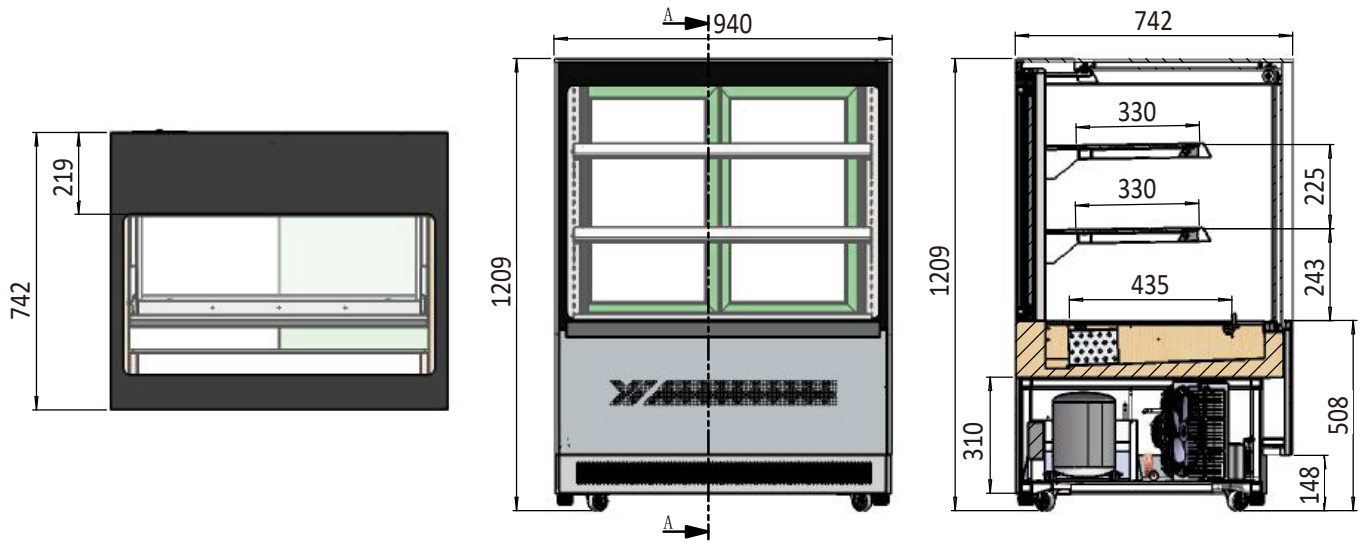

CAKE SHOWCASES

**Three Tier Upright
Square Cake Showcase**

**900mm: DF097F
1200mm: DF127F**

**Three Tier Upright
Square Cake Showcase**

**1500mm: DF157F
1700mm: DF177F**

FEATURES

- Stylish Square glass cake displays
- Available in 900/1200/1500/1700 width sizes
- Comes with 2 shelves
- Sliding removable back doors
- Keep your products cool
- Works 2-8 degrees
- Italian Digital controls
- SECOP compressor
- LED lights
- Heated glass to remove condensation
- Fitted with castors for easy mobility
- MEPS approved

CAKE SHOWCASES

INFORMATION	DF097F	DF127F	DF157F	DF177F
Capacity	290L	395L	497L	570L
Power	510W	700W	800W	920W
Voltage	220~240V/50Hz	220~240V/50Hz	220~240V/50Hz	220~240V/50Hz
Working Temp	+2°C~+8°C	+2°C~+8°C	+2°C~+8°C	+2°C~+8°C
Ambient Temp	43°C	43°C	43°C	43°C
Dimensions(mm)	W900 x D742 x H1200,201kg	W1200 x D742 x H1200,232kg	W1500 x D742 x H1200,262kg	W1700 x D742 x H1200,313kg
Packaging Dimensions(mm)	W960 x D800 x H1320,232kg	W1260 x D800 x H1320,273kg	W1560 x D800 x H1320,310kg	W1760 x D800 x H1320,383kg