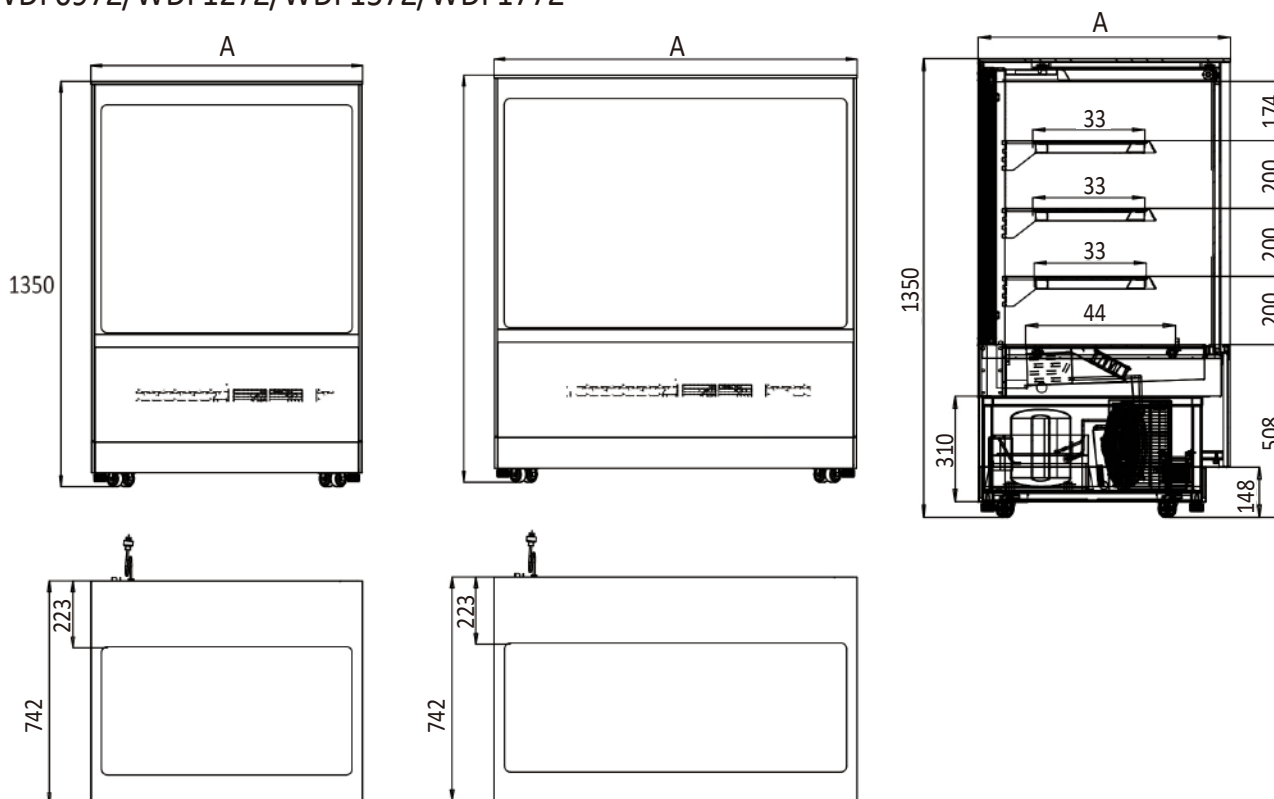

## CAKE SHOWCASES

Four Tier Square Cake Showcase

**WDF097Z/WDF127Z/WDF157Z/WDF177Z**

## FEATURES

- Stylish Square glass cake displays
- Available in 900/1200/1500/1700 width sizes
- Comes with 3 shelves
- Sliding removable back doors
- Keep your products cool
- Works from 2-8 degrees
- Italian Digital controls
- SECOP compressor
- LED lights
- Heated glass to remove condensation
- Fitted with castors for easy mobility
- MEPS approved

## CAKE SHOWCASES

WDF097Z/WDF127Z/WDF157Z/WDF177Z

INFORMATION	WDF097Z	WDF127Z	WDF157Z	WDF177Z
Capacity	373L	505L	638L	730L
Power	550W	700W	820W	950W
Voltage	220~240V/50Hz	220~240V/50Hz	220~240V/50Hz	220~240V/50Hz
Working Temp	+2~+8°C	+2~+8°C	+2~+8°C	+2~+8°C
Ambient Temp	40°C	40°C	40°C	40°C
Dimensions(mm)	W900 x D750 x H1350,231kg	W1200 x D750 x H1350,273kg	W1500 x D750 x H1350,298kg	W1700 x D750 x H1350,353kg
Packaging Dimensions(mm)	W960 x D800 x H1500,262kg	W1260 x D800 x H1500,303kg	W1560 x D800 x H1500,340kg	W1760 x D800 x H1500,423kg