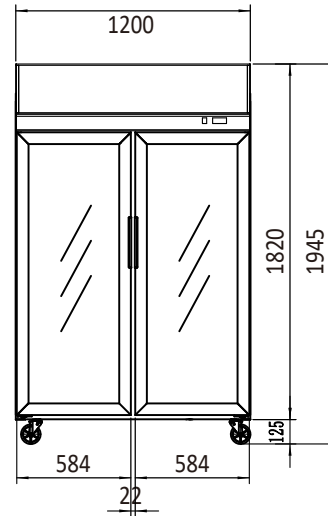

COMPACT GLASS DOOR REFRIGERATORS / FREEZERS

**Compact Glass Single Door
Refrigerators / Freezers**

**YCF9401
YCF9407**

**Compact Glass Double Door
Refrigerators / Freezers**

**YCF9402
YCF9408**

FEATURES

- Glass door refrigerated cabinet
- Embraco compressor
- Carel digital controller
- 40°C ambient temperature
- Fan-Forced cooling
- Auto-defrost Function
- Comes with 4 wired shelves
- Allow 100 mm clearance for air ventilation
- Anti ~ fogging heat line on freezer
- Stainless steel interior and exterior

COMPACT GLASS DOOR REFRIGERATORS / FREEZERS

YCF9401
YCF9407

YCF9402
YCF9408

INFORMATION	YCF9401	YCF9407	YCF9402	YCF9408
Capacity	410L	410L	900L	900L
Power	330W	454W	408W	741W
Voltage	220~240V/50Hz	220~240V/50Hz	220~240V/50Hz	220~240V/50Hz
Working Temp	+2~+8°C	-20°C~-17°C	+2°C~+8°C	-20°C~-17°C
Ambient Temp	40°C	40°C	40°C	40°C
Dimensions(mm)	W600 x D770 x H1950,95kg	W600 x D770 x H1950,95kg	W1200 x D770 x H1950,145kg	W1200x D770 x H1950,145kg
Packaging Dimensions(mm)	W640 x D780 x H2050,105kg	W640 x D780 x H2050,105kg	W1240 x D780 x H2050,155kg	W1240 x D780 x H2050,155kg