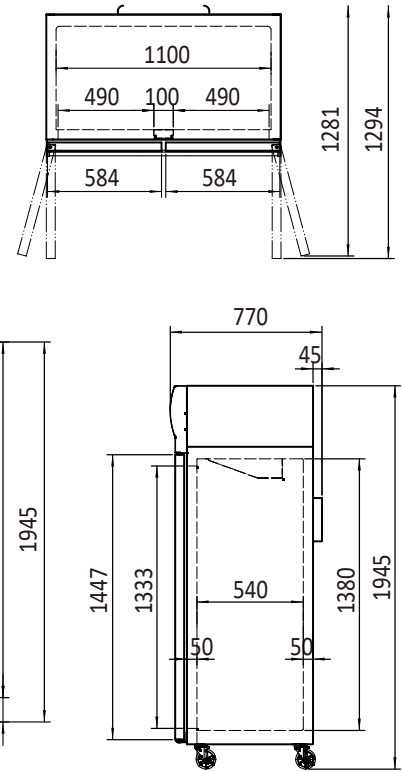

COMPACT GLASS DOOR REFRIGERATORS / FREEZERS

**Compact Glass Single Door
Refrigerators / Freezers**

**YCF9401
YCF9407**

**Compact Glass Double Door
Refrigerators / Freezers**

**YCF9402
YCF9408**

FEATURES

- Glass door refrigerated cabinet
- Embraco compressor
- Carel digital controller
- 40°C ambient temperature
- Fan-Forced cooling
- Auto-defrost Function
- Comes with 4 wired shelves
- Allow 100 mm clearance for air ventilation
- Anti ~ fogging heat line on freezer
- Stainless steel interior and exterior

COMPACT GLASS DOOR REFRIGERATORS / FREEZERS

YCF9401
YCF9407

YCF9402
YCF9408

INFORMATION	YCF9401	YCF9407	YCF9402	YCF9408
Capacity	410L	410L	900L	900L
Power	330W	454W	408W	741W
Voltage	220~240V/50Hz	220~240V/50Hz	220~240V/50Hz	220~240V/50Hz
Working Temp	+2~+8°C	-20°C~-17°C	+2°C~+8°C	-20°C~-17°C
Ambient Temp	40°C	40°C	40°C	40°C
Dimensions(mm)	W600 x D770 x H1950,95kg	W600 x D770 x H1950,95kg	W1200 x D770 x H1950,145kg	W1200x D770 x H1950,145kg
Packaging Dimensions(mm)	W640 x D780 x H2050,105kg	W640 x D780 x H2050,105kg	W1240 x D780 x H2050,155kg	W1240 x D780 x H2050,155kg