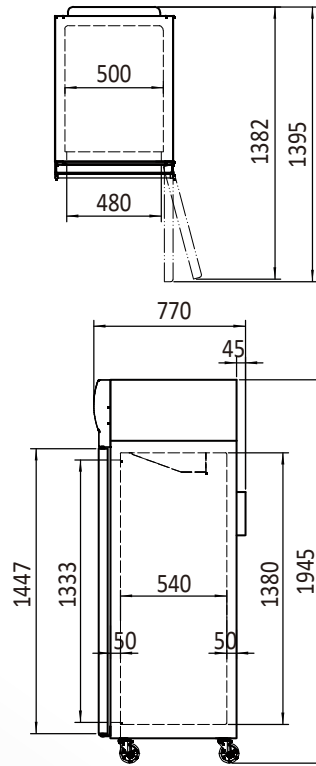

COMPACT GLASS DOOR REFRIGERATORS / FREEZERS

**Compact Glass Single Door
Refrigerators / Freezers**

**YCF9401
YCF9407**

**Compact Glass Double Door
Refrigerators / Freezers**

**YCF9402
YCF9408**

FEATURES

- Glass door refrigerated cabinet
- Embraco compressor
- Carel digital controller
- 40°C ambient temperature
- Fan-Forced cooling
- Auto-defrost Function
- Comes with 4 wired shelves
- Allow 100 mm clearance for air ventilation
- Anti ~ fogging heat line on freezer
- Stainless steel interior and exterior

COMPACT GLASS DOOR REFRIGERATORS / FREEZERS

YCF9401
YCF9407

YCF9402
YCF9408

INFORMATION	YCF9401	YCF9407	YCF9402	YCF9408
Capacity	410L	410L	900L	900L
Power	330W	454W	408W	741W
Voltage	220~240V/50Hz	220~240V/50Hz	220~240V/50Hz	220~240V/50Hz
Working Temp	+2~+8°C	-20°C~-17°C	+2°C~+8°C	-20°C~-17°C
Ambient Temp	40°C	40°C	40°C	40°C
Dimensions(mm)	W600 x D770 x H1950,95kg	W600 x D770 x H1950,95kg	W1200 x D770 x H1950,145kg	W1200x D770 x H1950,145kg
Packaging Dimensions(mm)	W640 x D780 x H2050,105kg	W640 x D780 x H2050,105kg	W1240 x D780 x H2050,155kg	W1240 x D780 x H2050,155kg