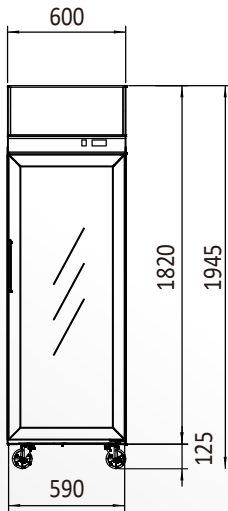

COMPACT GLASS DOOR REFRIGERATORS / FREEZERS

**Compact Glass Single Door
Refrigerators / Freezers**

**YCF9401
YCF9407**

**Compact Glass Double Door
Refrigerators / Freezers**

**YCF9402
YCF9408**

FEATURES

- Glass door refrigerated cabinet
- Embraco compressor
- Carel digital controller
- 40°C ambient temperature
- Fan-Forced cooling
- Auto-defrost Function
- Comes with 4 wired shelves
- Allow 100 mm clearance for air ventilation
- Anti ~ fogging heat line on freezer
- Stainless steel interior and exterior

COMPACT GLASS DOOR REFRIGERATORS / FREEZERS

YCF9401
YCF9407

YCF9402
YCF9408

INFORMATION	YCF9401	YCF9407	YCF9402	YCF9408
Capacity	410L	410L	900L	900L
Power	330W	454W	408W	741W
Voltage	220~240V/50Hz	220~240V/50Hz	220~240V/50Hz	220~240V/50Hz
Working Temp	+2~+8°C	-20°C~-17°C	+2°C~+8°C	-20°C~-17°C
Ambient Temp	40°C	40°C	40°C	40°C
Dimensions(mm)	W600 x D770 x H1950,95kg	W600 x D770 x H1950,95kg	W1200 x D770 x H1950,145kg	W1200x D770 x H1950,145kg
Packaging Dimensions(mm)	W640 x D780 x H2050,105kg	W640 x D780 x H2050,105kg	W1240 x D780 x H2050,155kg	W1240 x D780 x H2050,155kg