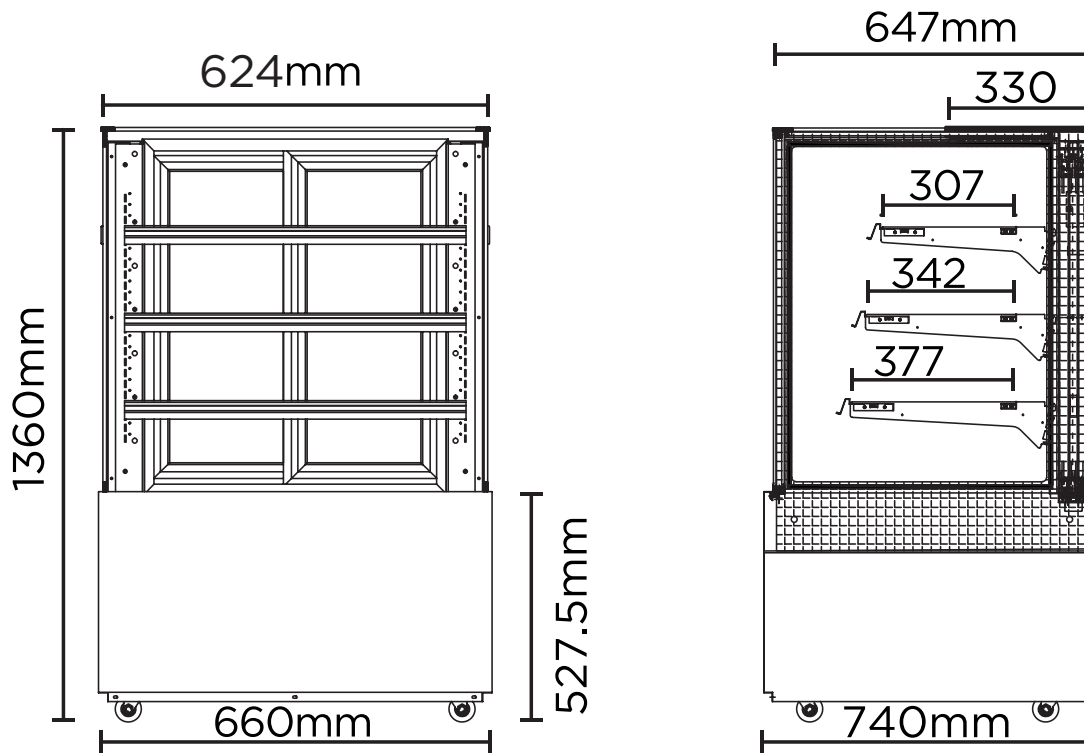

FD4T0660H | 4 Tier Hot Food Display 660mm

Food Displays

FD4T0660H

**4 TIER HOT
FOOD DISPLAY
660MM**

FD4T0660H | 4 Tier Hot Food Display 660mm

Food Displays

SPECIFICATIONS	Part Number	3736312
	Capacity	300L
	Temp. Range	+50 to +70°C
	Max. Ambient Temp.	N/A
	Energy Consumption	N/A
	Gross Weight	140kg
	Packaged Dimensions	760 x 850 x 1510 mm
	Plug Supplied	Yes, 1 x 10A
	Plug Location	Rear, Right Hand Side
	Main Light	T5
	Number of Doors	1
	Door Type	Hinged
	Temp. Controller	Digital
	Castors	Yes
	No. of Shelves inc. Base	4
	Shelves Dimensions	577(w) x 307(d), 577(w) x 342(d), 577(w) x 377(d) mm
Colour	Stainless Steel	
Warranty	2 Year Parts & Labour	
Warranty Service	Bromic Extra Care	

DIMENSIONS	External (mm)	
	Width	660
	Depth	740
	Height	1360
	Internal (mm)	
	Width	624
	Depth	647
	Height	828

BROMIC PTY Ltd reserve the right to alter specifications without notice.