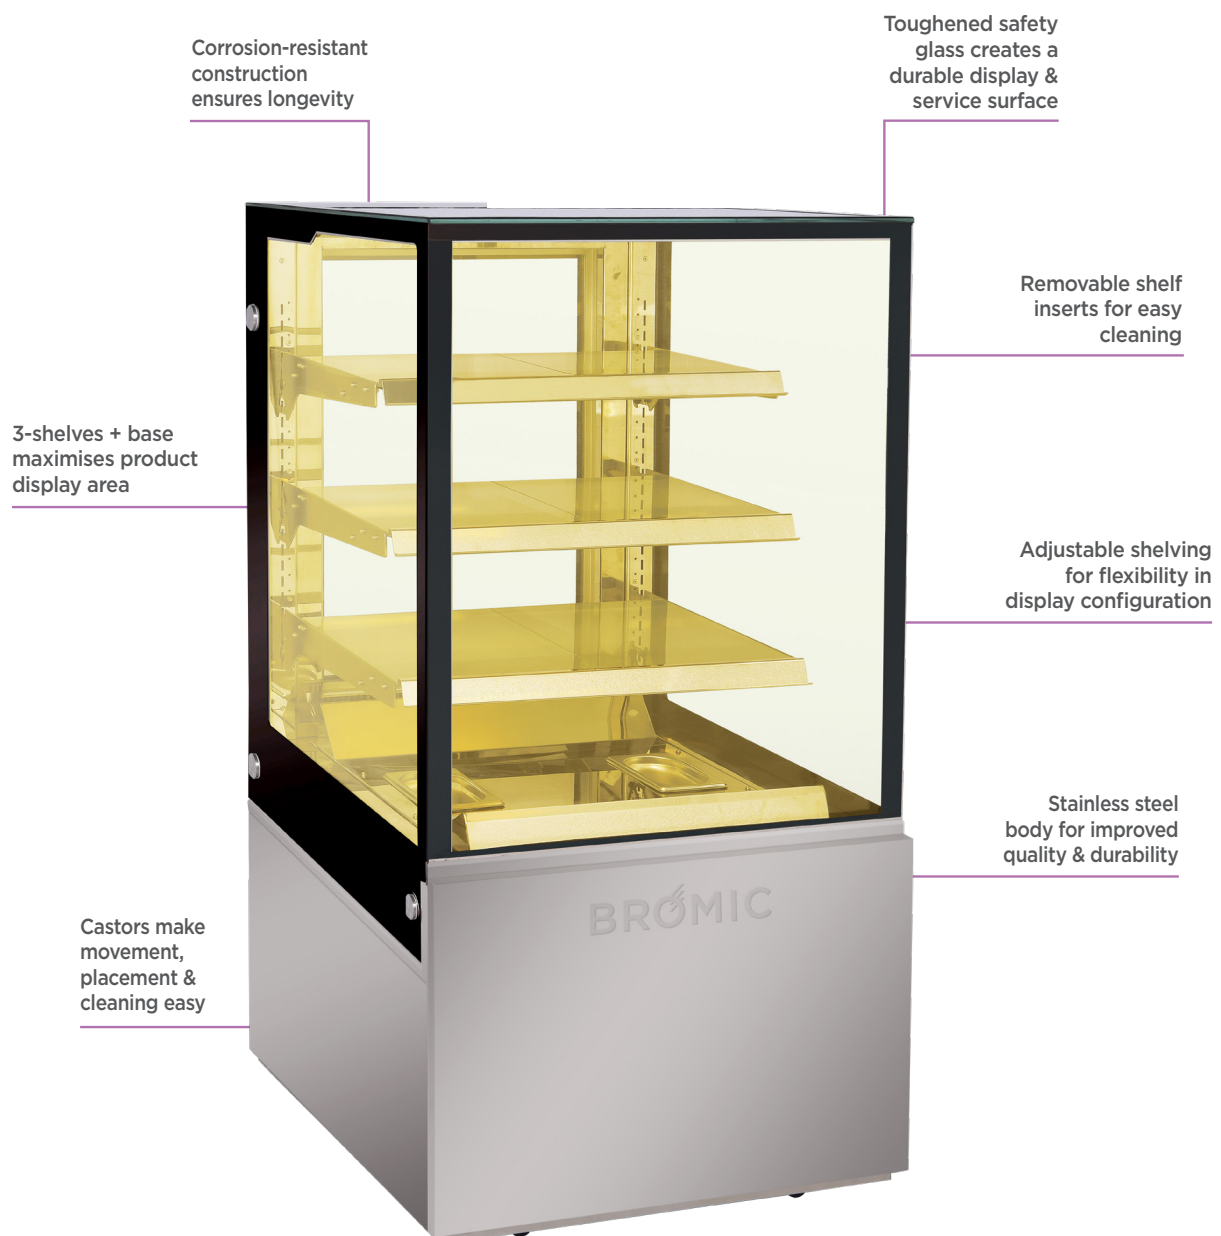

FD4T0660H | 4 Tier Hot Food Display 660mm

Food Displays

FD4T0660H

**4 TIER HOT
FOOD DISPLAY
660MM**

FD4T0660H | 4 Tier Hot Food Display 660mm

Food Displays

SPECIFICATIONS	Part Number	3736312
	Capacity	300L
	Temp. Range	+50 to +70°C
	Max. Ambient Temp.	N/A
	Energy Consumption	N/A
	Gross Weight	140kg
	Packaged Dimensions	760 x 850 x 1510 mm
	Plug Supplied	Yes, 1 x 10A
	Plug Location	Rear, Right Hand Side
	Main Light	T5
	Number of Doors	1
	Door Type	Hinged
	Temp. Controller	Digital
	Castors	Yes
	No. of Shelves inc. Base	4
	Shelves Dimensions	577(w) x 307(d), 577(w) x 342(d), 577(w) x 377(d) mm
Colour	Stainless Steel	
Warranty	2 Year Parts & Labour	
Warranty Service	Bromic Extra Care	

DIMENSIONS	External (mm)	
	Width	660
	Depth	740
	Height	1360
	Internal (mm)	
	Width	624
	Depth	647
	Height	828

BROMIC PTY Ltd reserve the right to alter specifications without notice.